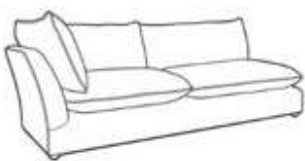

## DARIO SOFAS AND UNITS

### SOFAS

DARIO 225cm LARGE SOFA  
W225cmxD99cmxH90cm

DARIO 205cm MEDIUM SOFA  
W205cmxD99cmxH90cm

DARIO 185cm COMPACT SOFA  
W185cmxD99cmxH90cm

DARIO 155cm CUDDLER SOFA  
W155cmxD99cmxH90cm

### UNITS AND FOOTSTOOL

DARIO 202cm LARGE ARM UNIT  
W202cmxD99cmxH90cm

DARIO 112cm SINGLE ARM UNIT  
W112cmxD99cmxH90cm

DARIO 90cm SINGLE UNIT  
W90cmxD99cmxH90cm

DARIO 99cm CORNER UNIT  
W99cmxD99cmxH90cm